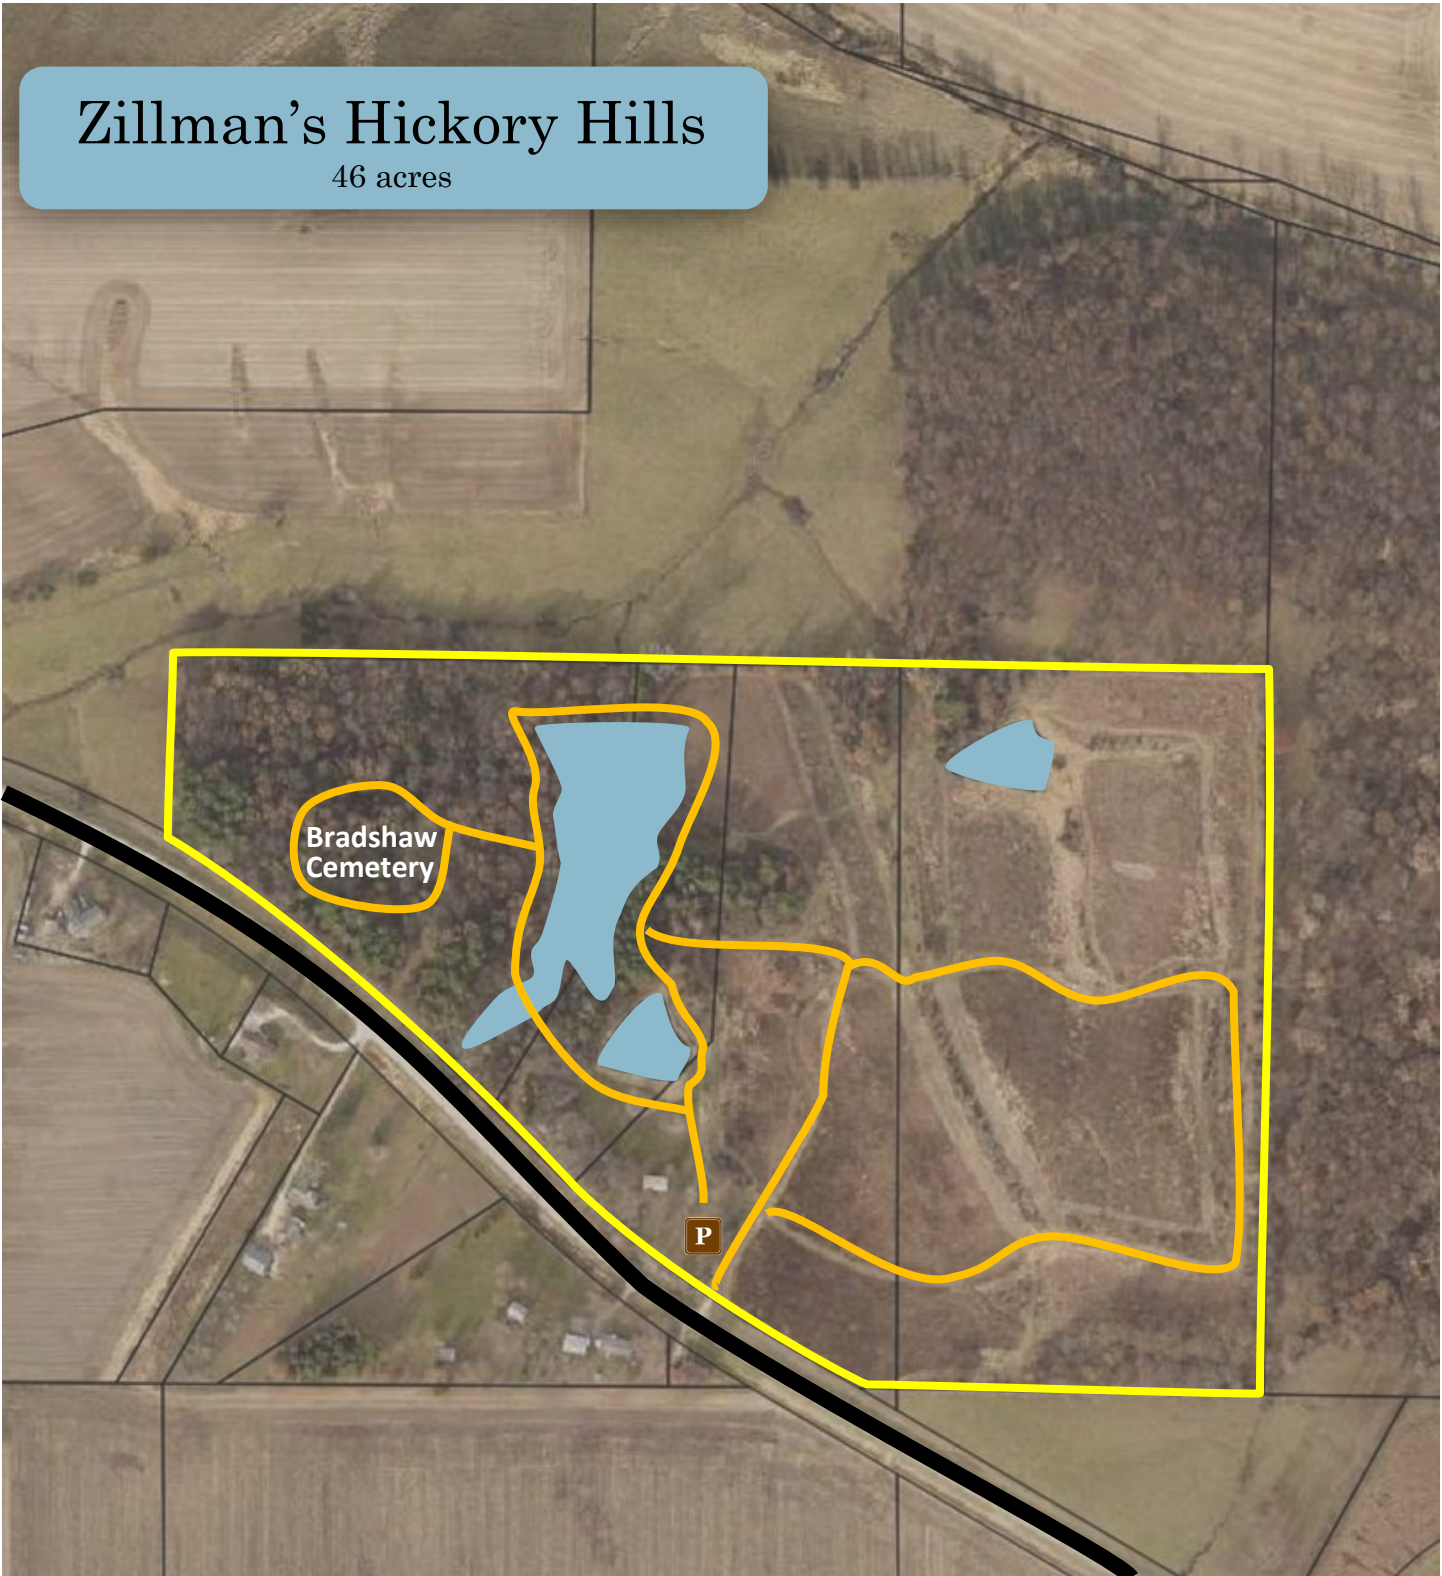

# Zillman's Hickory Hills

46 acres

2437 Glasgow Rd, Fairfield, IA 52556

-  Park Boundary
-  Road
-  Ponds
-  Trail
-  Parking Lot