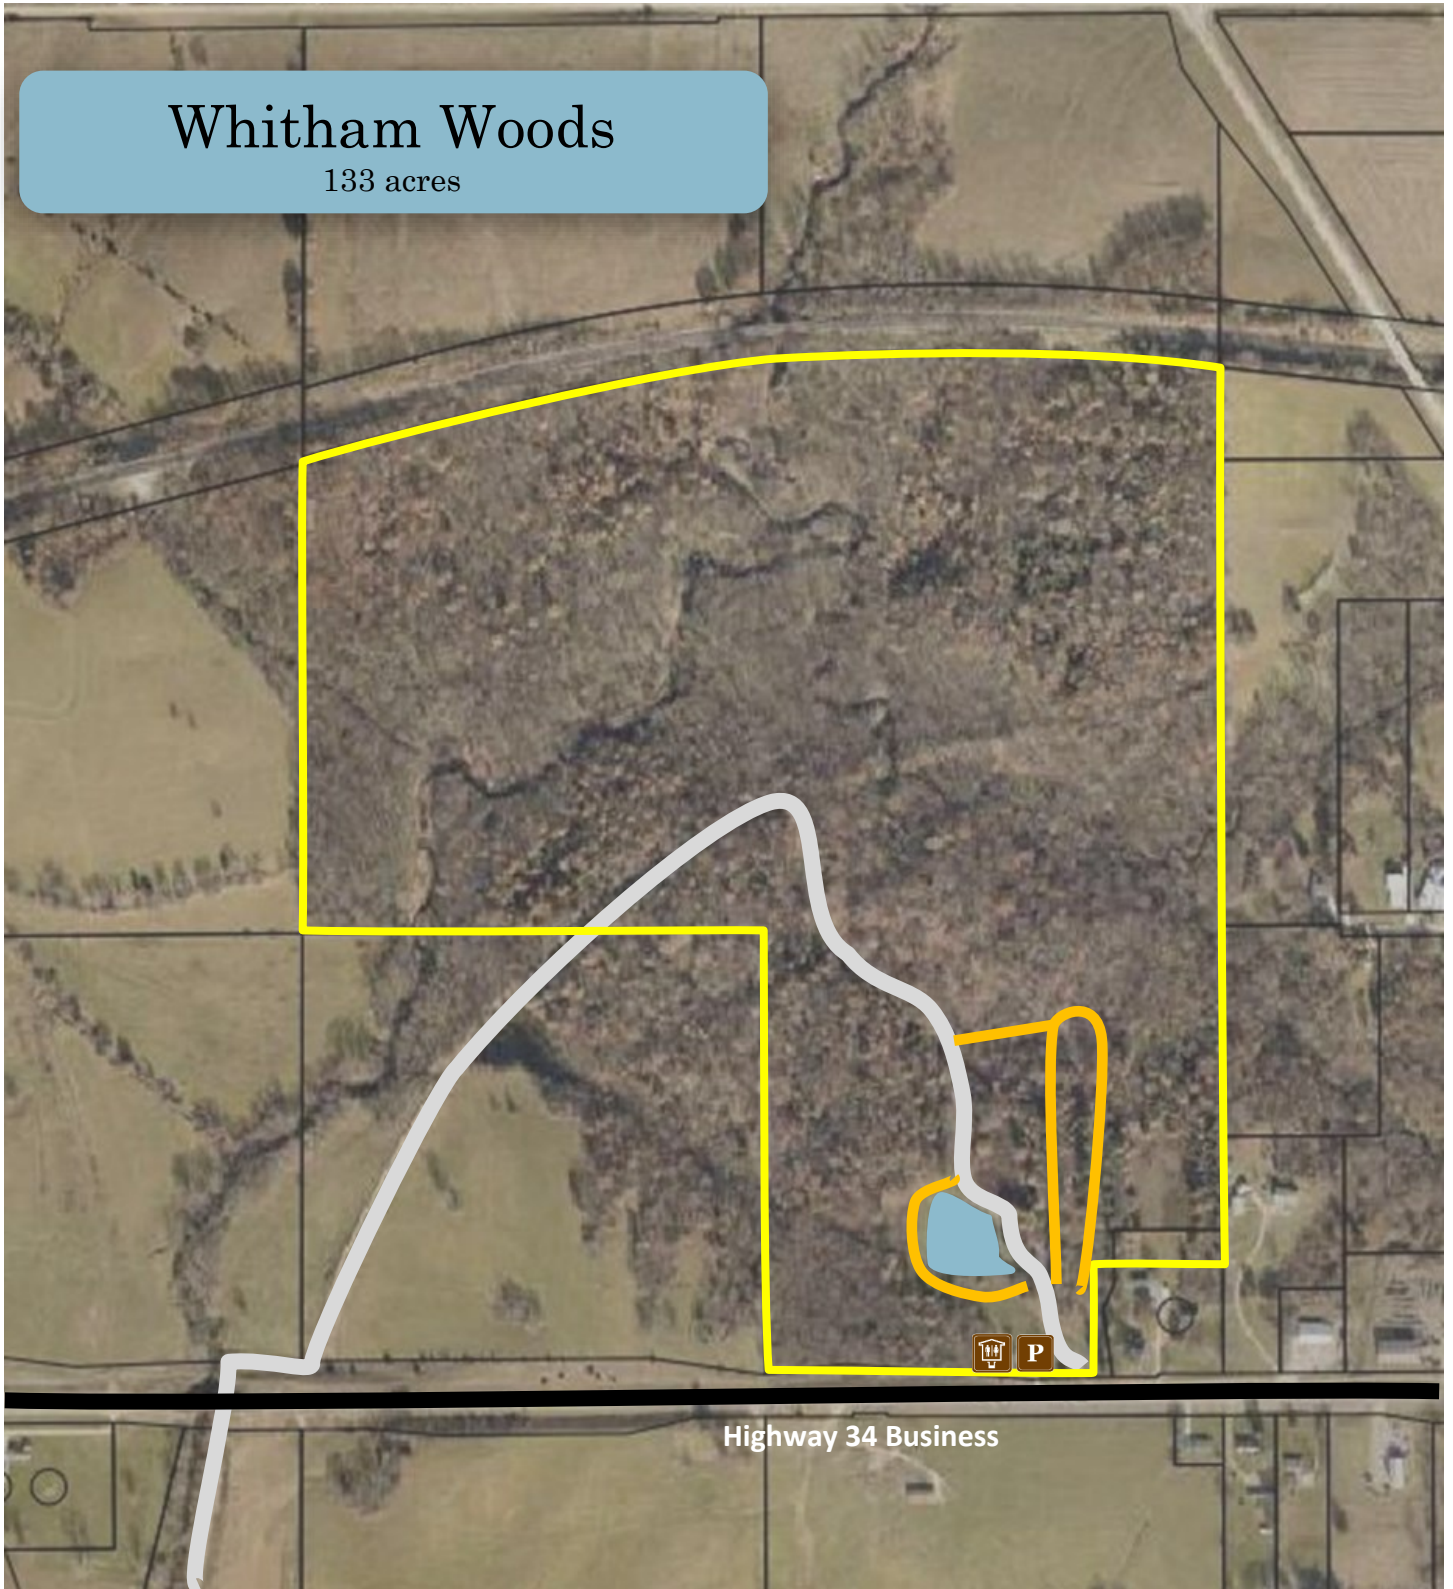

Whitham Woods

133 acres

Highway 34 Business

1893 Business Highway 34, Fairfield, IA 52556

 Park Boundary	 Parking Lot
 Road	 Pit Toilet
 Pond	
 Trail	
 Loop Trail	