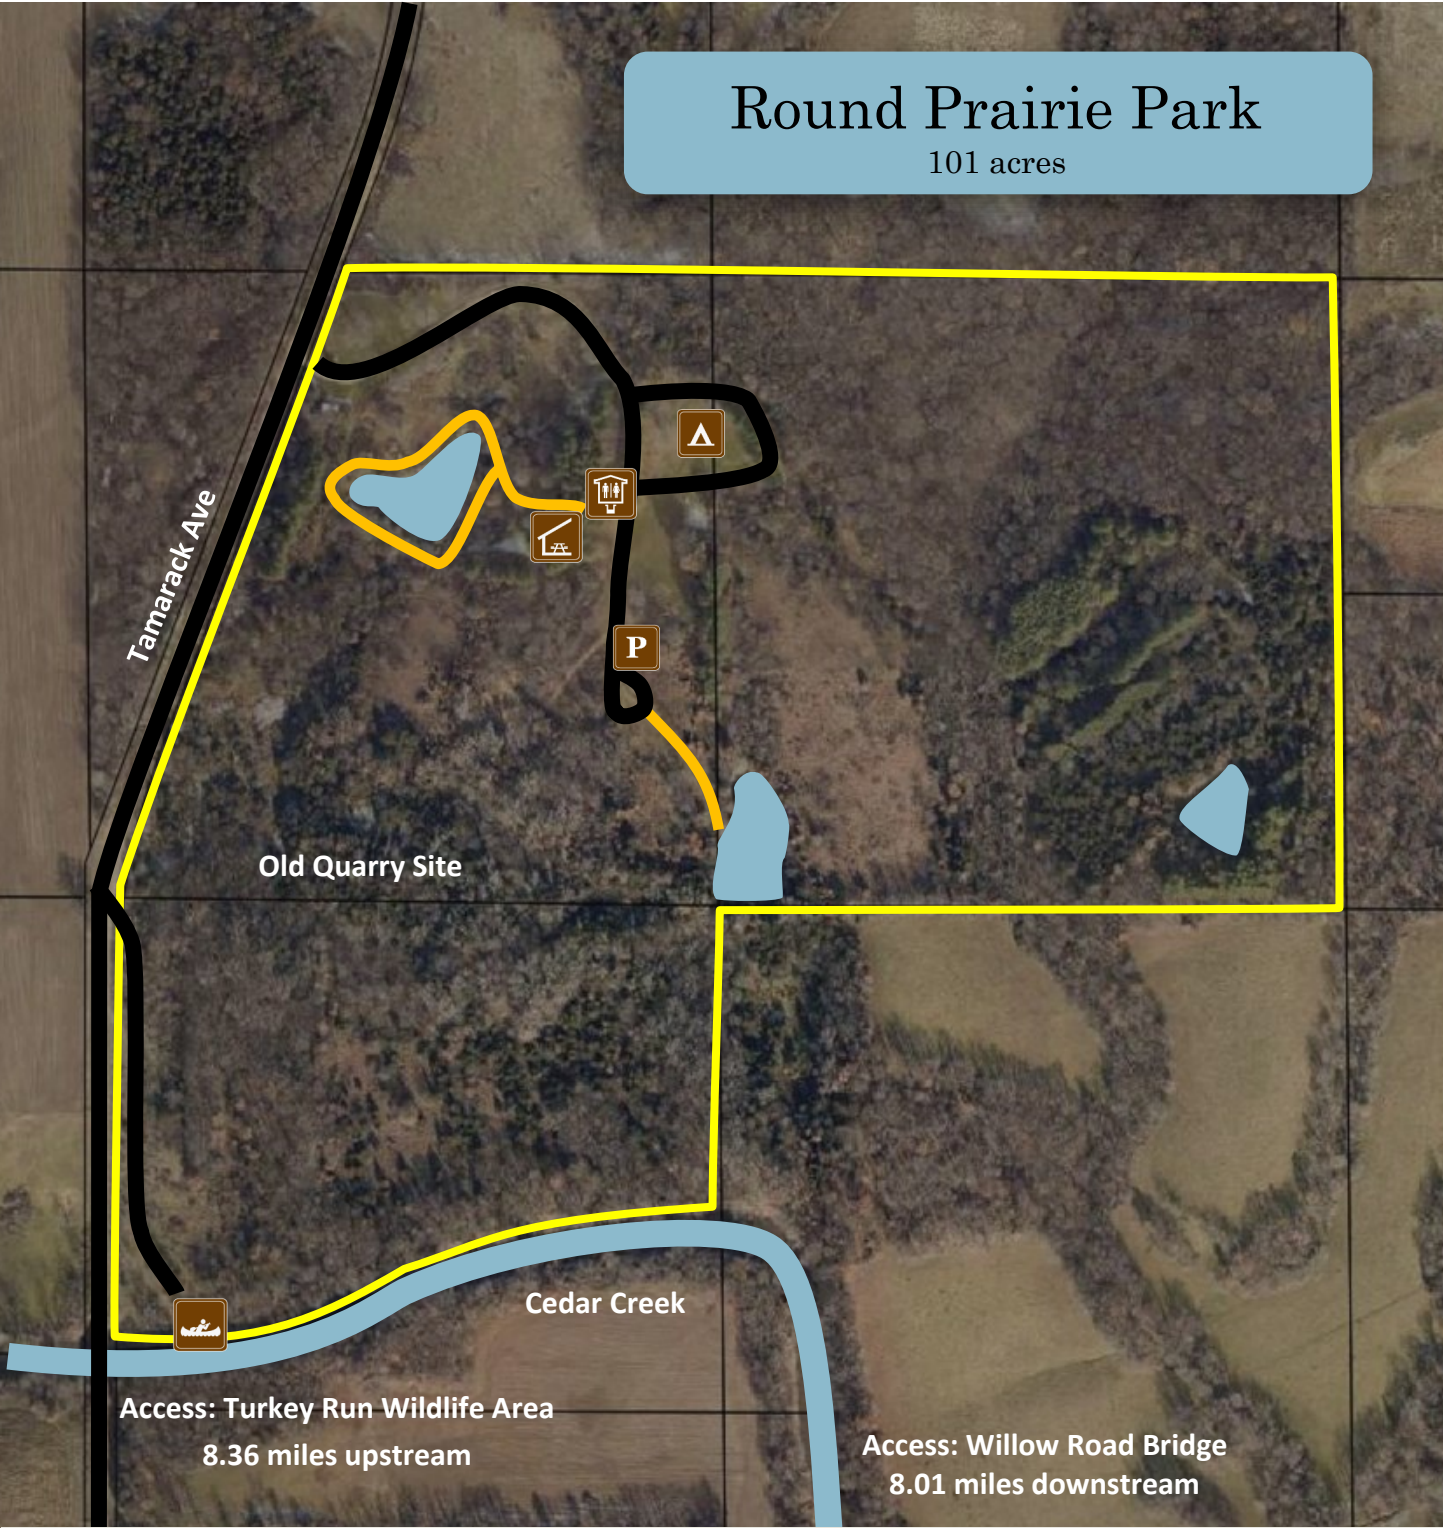

Round Prairie Park

101 acres

Access: Turkey Run Wildlife Area
8.36 miles upstream

Access: Willow Road Bridge
8.01 miles downstream

2703 Tamarack Ave, Stockport, IA 52651

- Park Boundary
- Road
- Cedar Creek
- Trail
- P Parking Lot
- 🚽 Pit Toilet
- 🚣 Canoe Access
- ⚖️ Camping
- 🏠 Shelter