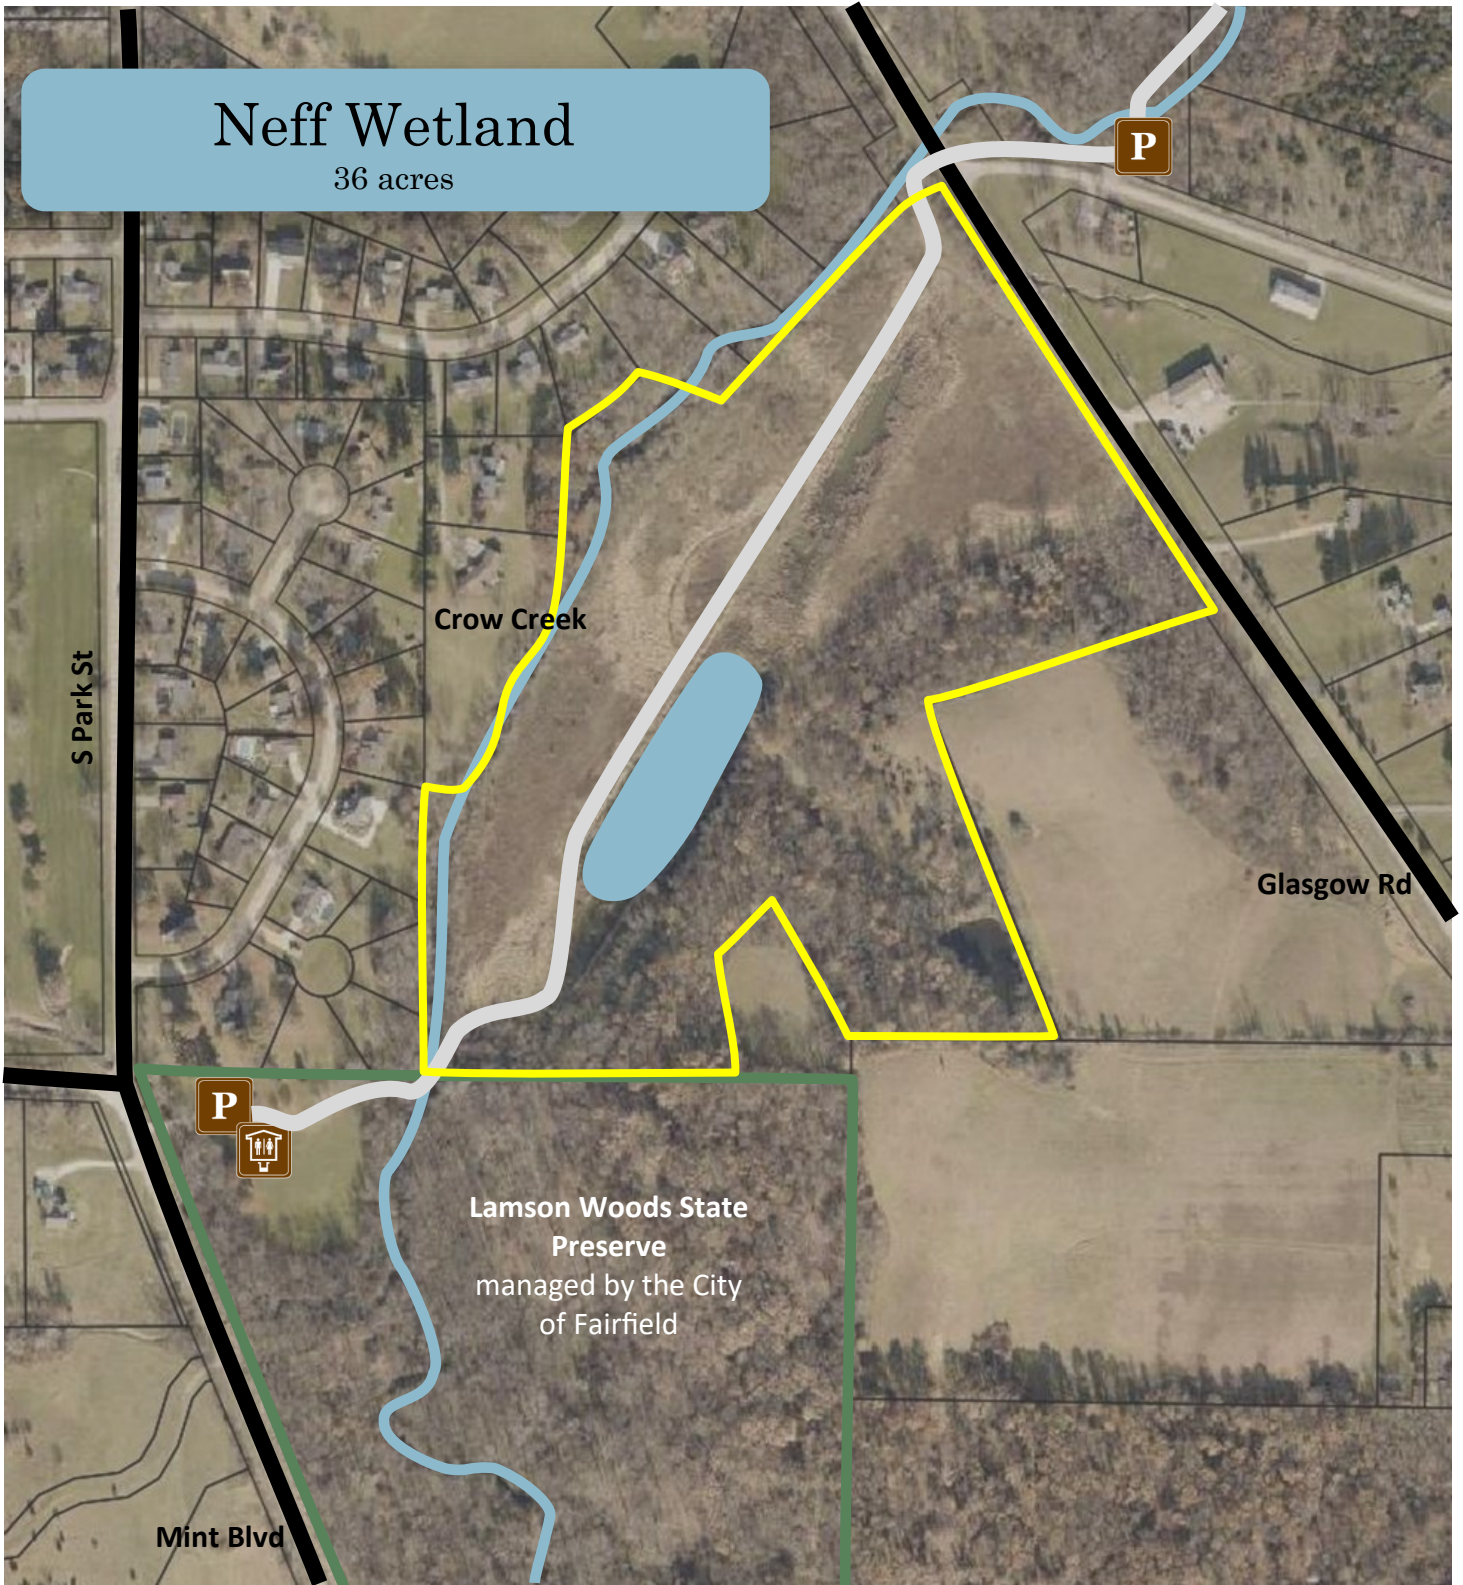

# Neff Wetland

36 acres

Park Boundary	Parking Lot
Road	Pit Toilet
Wetland	
Trail	
Loop Trail	