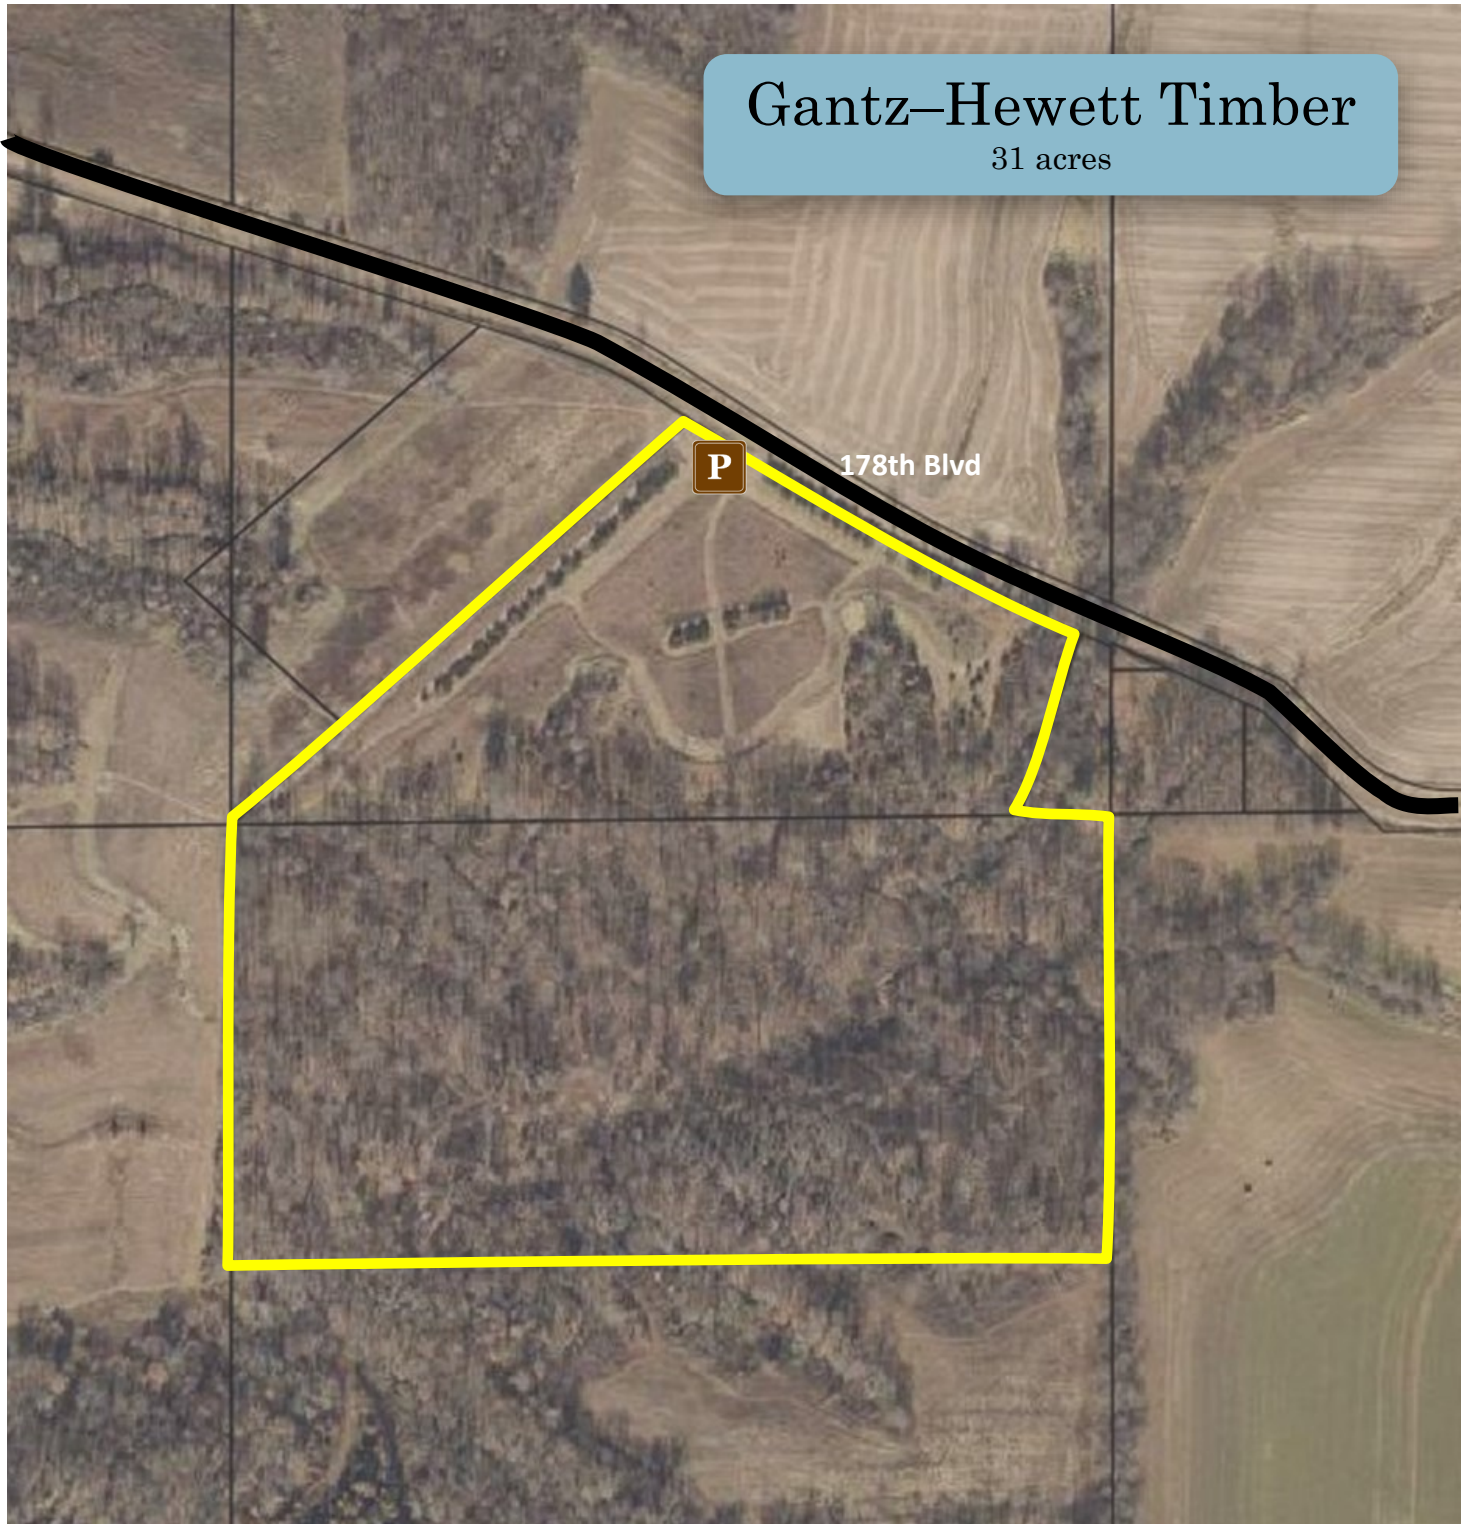

# Gantz-Hewett Timber

31 acres

1382 178th Blvd, Batavia, IA 52533

 Park Boundary     Parking Lot

 Road