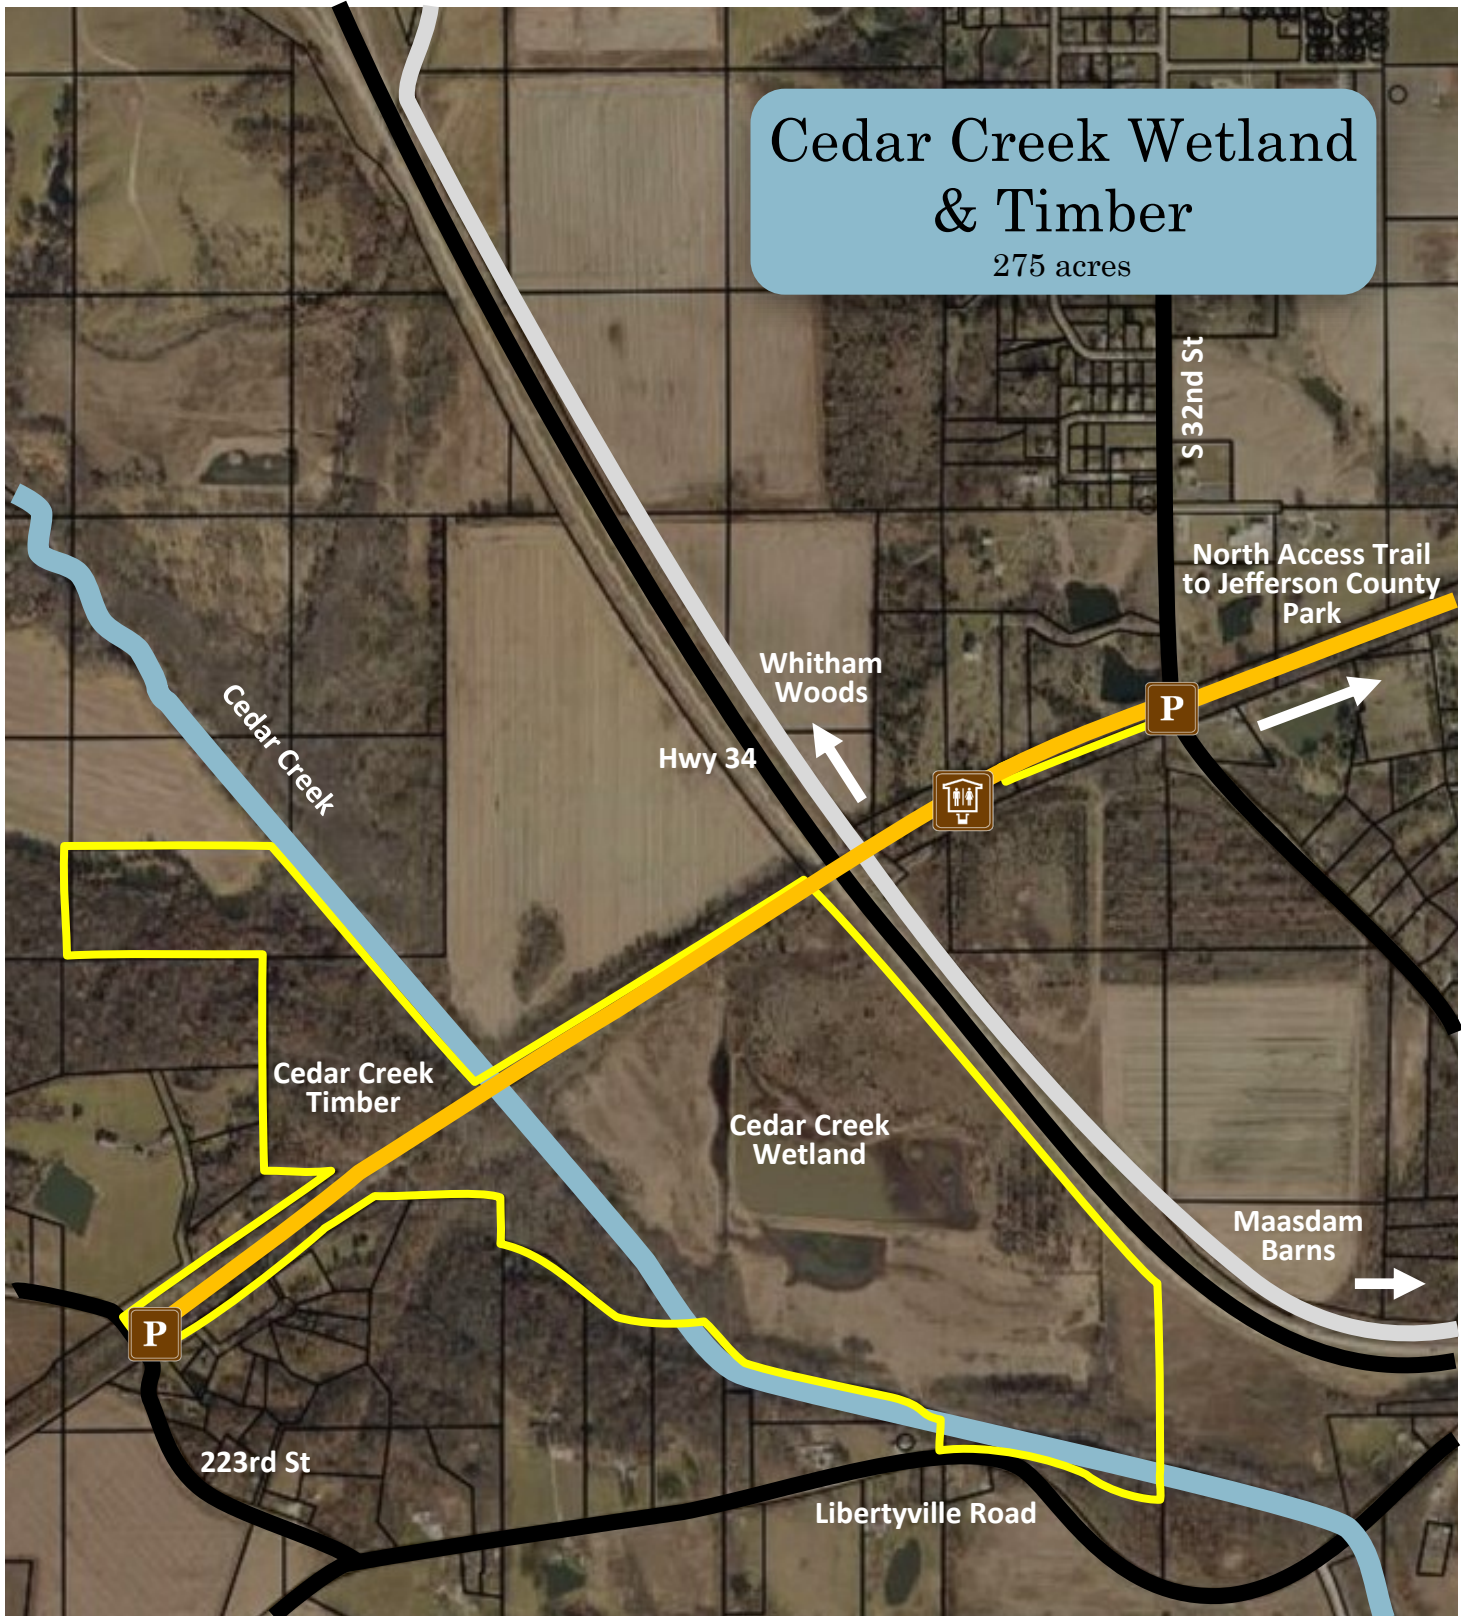

Cedar Creek Wetland & Timber

275 acres

1811 223rd St, Fairfield, IA 52556

 Park Boundary	 Parking Lot
 Road	 Pit Toilet
 Cedar Creek	 Loop Trail
 Trail	